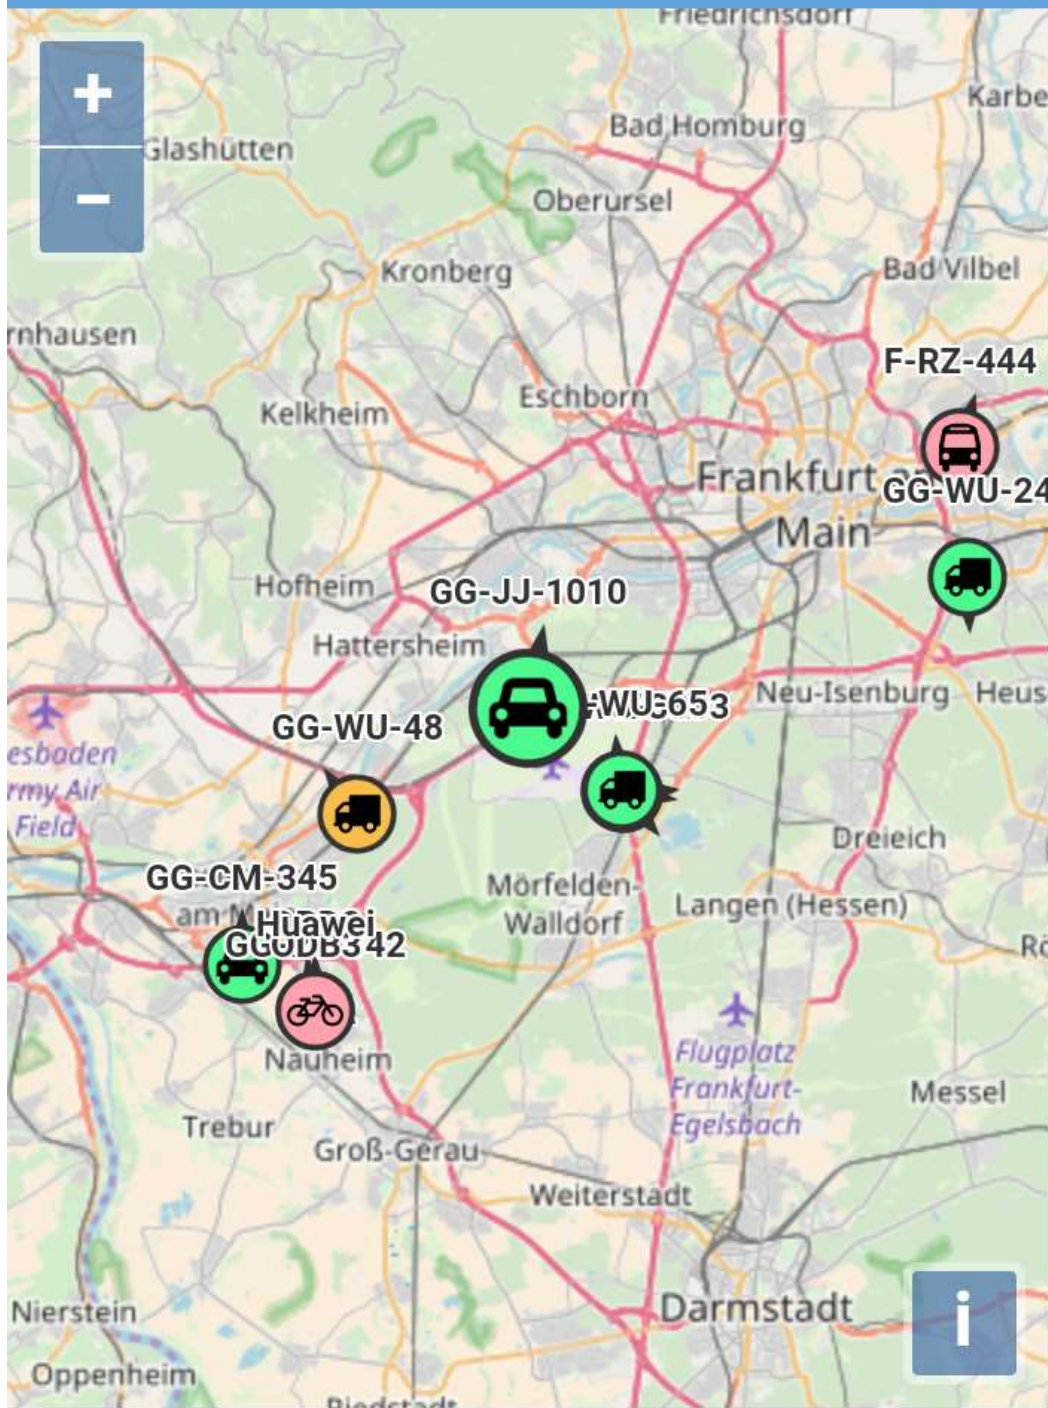

Ähnlich

Traccar Serverkonsole

NEUE FUNKTIONEN

Fix a crash issue

Traccar Manager

Server http://

Loos-gps.de

This screen will be shown only once. After you click the button, server address will be saved in preferences. To change it, clear app data from application manager.

Passwort:

Erinnern:

Registrieren

Anmelden

Powered by [Traccar Tracking System](#)

75 % 09:08

Karte

Geräte